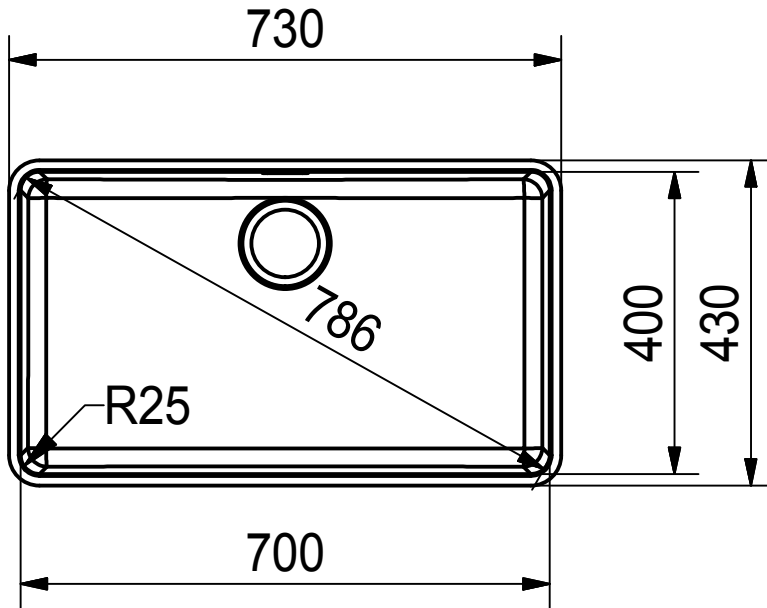

DT

Drawing No.	0056-187713	Revision	E
Drawn Date	03.02.2010		
These drawings and specifications are the property of NIRO-Plan AG and shall not be reproduced, copied or transferred to any third party without the prior written permission of NIRO-Plan AG, Aarburg, Switzerland			

Franke Küchentechnik AG
CH-4663 Aarburg
Phone: +41 62 787 31 31
Internet: www.franke.com

KBX_110_70_3 1/2"
installing document

Sheet	Sheets
5	6