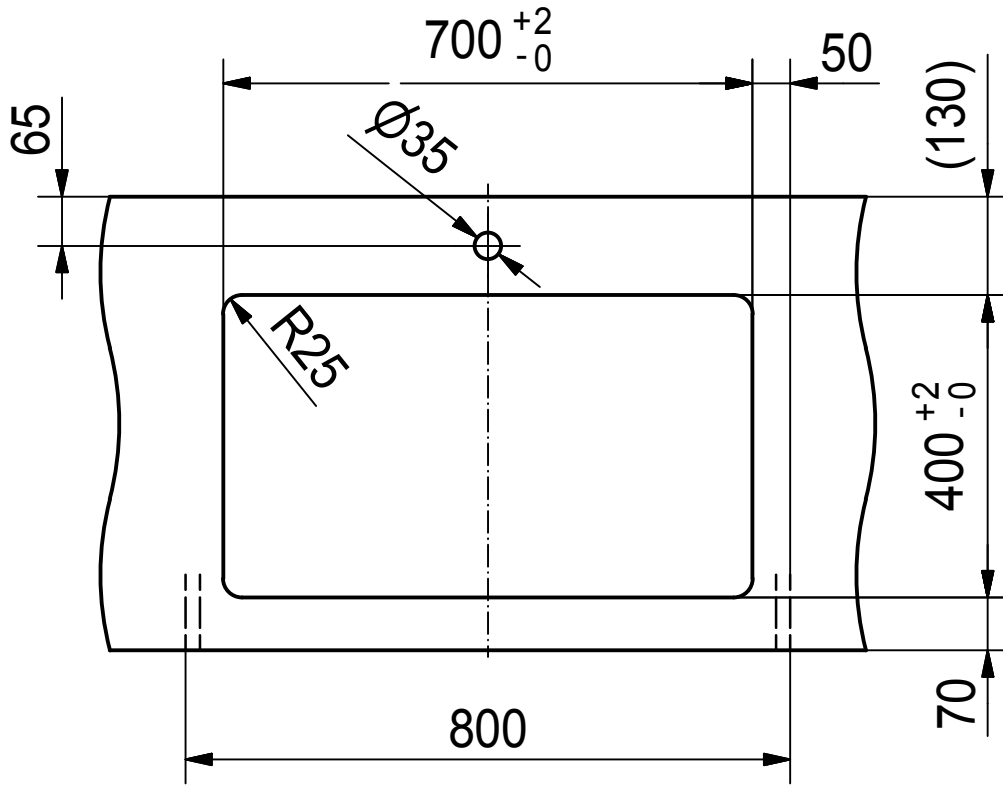

CO

Drawing No.	0056-187713	Revision	E
Drawn Date	03.02.2010		
These drawings and specifications are the property of NIRO-Plan AG and shall not be reproduced, copied or transferred to any third party without the prior written permission of NIRO-Plan AG, Aarburg, Switzerland			

Franke K uchentechnik AG
CH-4663 Aarburg
Phone: +41 62 787 31 31
Internet: www.franke.com

KBX_110_70_3 1/2"
installing document

Sheet	Sheets
3	6