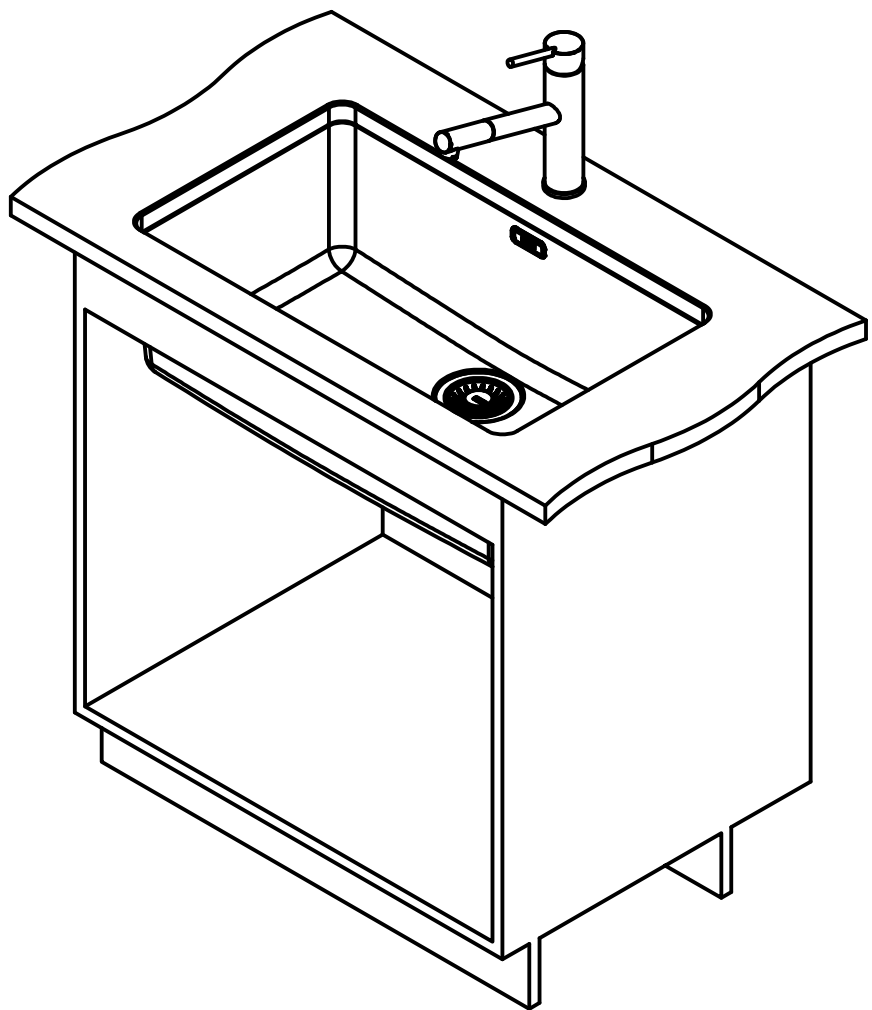

ISO

Drawing No.	0056-187713	Revision	E
Drawn Date	03.02.2010		
These drawings and specifications are the property of NIRO-Plan AG and shall not be reproduced, copied or transferred to any third party without the prior written permission of NIRO-Plan AG, Aarburg, Switzerland			

Franke Küchentechnik AG
CH-4663 Aarburg
Phone: +41 62 787 31 31
Internet: www.franke.com

KBX_110_70_3 1/2"
installing document

Sheet	Sheets
6	6