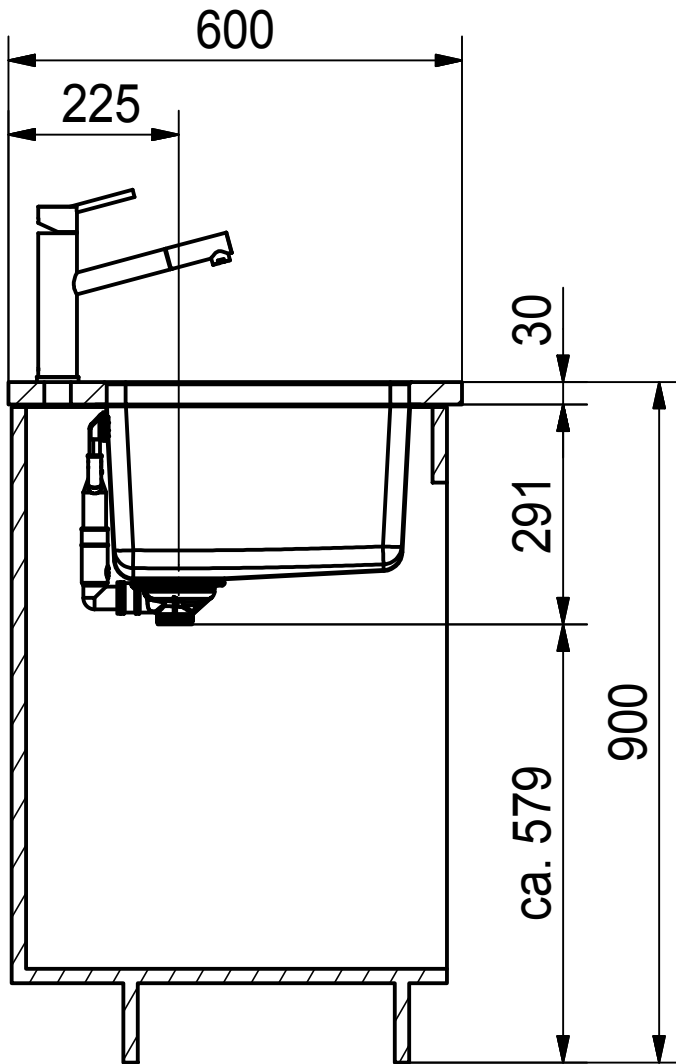

DS

Drawing No.	0056-187713	Revision	E
Drawn Date	03.02.2010		
These drawings and specifications are the property of NIRO-Plan AG and shall not be reproduced, copied or transferred to any third party without the prior written permission of NIRO-Plan AG, Aarburg, Switzerland			

Franke Küchentechnik AG
CH-4663 Aarburg
Phone: +41 62 787 31 31
Internet: www.franke.com

KBX_110_70_3 1/2"
installing document

Sheet	Sheets
2	6